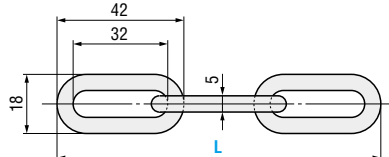

## Chains for scrap shooters RoHS

**SRT**  
**SRTN** (No welding to ③ pin)

Catalog No.	L
SRT	200
SRTN	300
	400
	500

**ex** Example

Order  Catalog No.  L   
SRT - 300

Days to Ship **Quotation**

Price **Quotation**

## General purpose chains RoHS

**CN3** (Chain diameter =  $\phi 3$ )

**CN5** (Chain diameter =  $\phi 5$ )

SS400 Bright chromate

Catalog No.		L
Type	No.	100mm increment
CN	3	100~1000
		1100~2000
	5	100~1000
		1100~2000

## Chain joints RoHS

**JT3** (Chain diameter =  $\phi 3$ )

**JT5** (Chain diameter =  $\phi 5$ )

SS400 Bright chromate

Catalog No.	
Type	No.
JT	3
	5

Order  Catalog No.   
JT 3

Days to Ship **Quotation**

Price **Quotation**