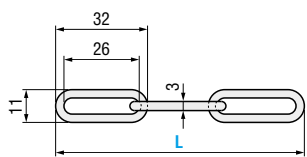

## Chains for scrap shooters RoHS

**SRT**  
**SRTN** (No welding to ③ pin)

Catalog No.	L
SRT	200
SRTN	300
	400
	500

**ex** Example

Order  Catalog No.  L   
SRT - 300

Days to Ship **Quotation**

Price **Quotation**

## General purpose chains RoHS

**CN3** (Chain diameter =  $\phi 3$ )

**CN5** (Chain diameter =  $\phi 5$ )

SS400 Bright chromate

Catalog No.		L
Type	No.	100mm increment
CN	3	100~1000
		1100~2000
	5	100~1000
		1100~2000

## Chain joints RoHS

**JT3** (Chain diameter =  $\phi 3$ )

**JT5** (Chain diameter =  $\phi 5$ )

SS400 Bright chromate

Catalog No.	
Type	No.
JT	3
	5

Order  Catalog No.   
JT 3

Days to Ship **Quotation**

Price **Quotation**