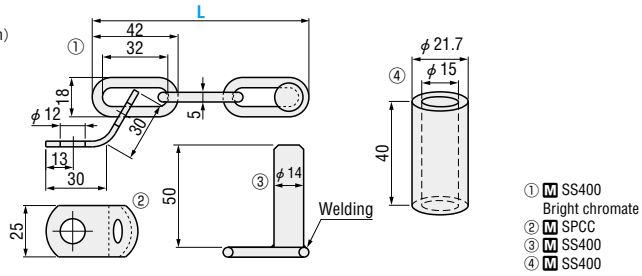

## Chains for scrap shooters RoHS

**SRT**  
**SRTN** (No welding to ③ pin)

Catalog No.	L
SRT	200
SRTN	300
	400
	500

**ex** Example

Order  Catalog No.  L   
SRT - 300

Days to Ship **Quotation**

Price **Quotation**

## General purpose chains RoHS

**CN3** (Chain diameter =  $\phi 3$ )

**CN5** (Chain diameter =  $\phi 5$ )

SS400 Bright chromate

Catalog No.		L
Type	No.	100mm increment
CN	3	100~1000
		1100~2000
	5	100~1000
		1100~2000

## Chain joints RoHS

**JT3** (Chain diameter =  $\phi 3$ )

**JT5** (Chain diameter =  $\phi 5$ )

SS400 Bright chromate

Catalog No.	
Type	No.
JT	3
	5

Order  Catalog No.   
JT 3

Days to Ship **Quotation**

Price **Quotation**