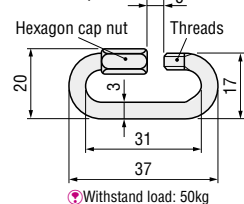

## Chains for scrap shooters RoHS

**SRT**  
**SRTN** (No welding to ③ pin)

Catalog No.	L
SRT	200
SRTN	300
	400
	500

**ex** Example

Order  Catalog No.  L   
SRT - 300

Days to Ship **Quotation**

Price **Quotation**

## General purpose chains RoHS

**CN3** (Chain diameter =  $\phi 3$ )

**CN5** (Chain diameter =  $\phi 5$ )

SS400 Bright chromate

Catalog No.		L
Type	No.	100mm increment
CN	3	100~1000
		1100~2000
	5	100~1000
		1100~2000

Days to Ship **Quotation**

Price **Quotation**

Order  Catalog No.  L   
CN 3 - 300

## Chain joints RoHS

**JT3** (Chain diameter =  $\phi 3$ )

**JT5** (Chain diameter =  $\phi 5$ )

SS400 Bright chromate

Catalog No.	
Type	No.
JT	3
	5

Order  Catalog No.   
JT 3

Days to Ship **Quotation**

Price **Quotation**