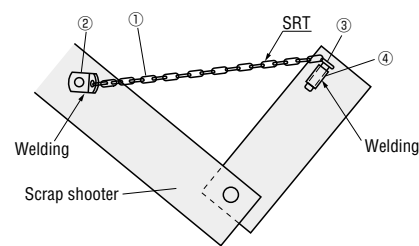

## Chains for scrap shooters RoHS

**SRT**  
**SRTN** (No welding to ③ pin)

Catalog No.	L
SRT	200
SRTN	300
	400
	500

**ex** Example

Order  Catalog No.  L   
SRT - 300

Days to Ship **Quotation**

Price **Quotation**

## General purpose chains RoHS

**CN3** (Chain diameter =  $\phi 3$ )

**CN5** (Chain diameter =  $\phi 5$ )

SS400 Bright chromate

Catalog No.		L
Type	No.	100mm increment
CN	3	100~1000
		1100~2000
	5	100~1000
		1100~2000

## Chain joints RoHS

**JT3** (Chain diameter =  $\phi 3$ )

**JT5** (Chain diameter =  $\phi 5$ )

SS400 Bright chromate

Catalog No.	
Type	No.
JT	3
	5

Order  Catalog No.   
JT 3

Days to Ship **Quotation**

Price **Quotation**