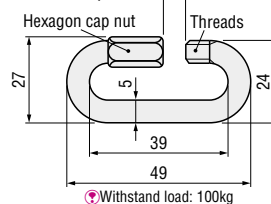

## Chains for scrap shooters RoHS

**SRT**  
**SRTN** (No welding to ③ pin)

Catalog No.	L
SRT	200
SRTN	300
	400
	500

**ex** Example

Order  Catalog No.  L   
SRT - 300

Days to Ship **Quotation**

Price **Quotation**

## General purpose chains RoHS

**CN3** (Chain diameter =  $\phi 3$ )

**CN5** (Chain diameter =  $\phi 5$ )

SS400 Bright chromate

Catalog No.		L
Type	No.	100mm increment
CN	3	100~1000
		1100~2000
	5	100~1000
		1100~2000

Days to Ship **Quotation**

Price **Quotation**

Order  Catalog No.  L   
CN 3 - 300

## Chain joints RoHS

**JT3** (Chain diameter =  $\phi 3$ )

**JT5** (Chain diameter =  $\phi 5$ )

SS400 Bright chromate

Catalog No.	
Type	No.
JT	3
	5

Order  Catalog No.   
JT 3

Days to Ship **Quotation**

Price **Quotation**