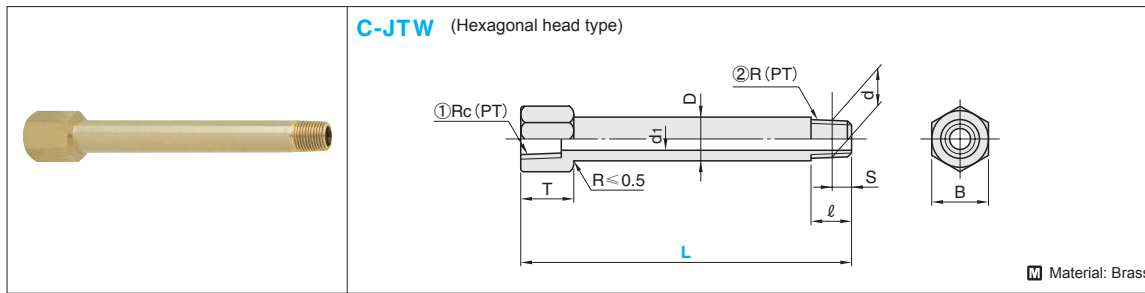

# JOINTS FOR COOLING WATER

Green character items  
now kept in stock.

 Stock Items in Thailand

 Material: Brass

B	T	D	d <sub>1</sub>	l	S	d	① Rc(PT)	② R(PT)	Model		U/price	
									Type	No.		
14	13	10.5	6	10	3.97	9.7	1/8	1/8	C-JTW	1	10mm increment 30~150	
17	16	13.8	8	10	6.01	13.1	1/4	1/4				2
21	17	17.3	10	12	6.35	16.6	3/8	3/8				3

 Used in atmospheric pressure 980kPa (10kgf/cm<sup>2</sup>) or lower.

Order

Part Number — L  
C-JTW 2 — 150

Delivery

1 Day

Example