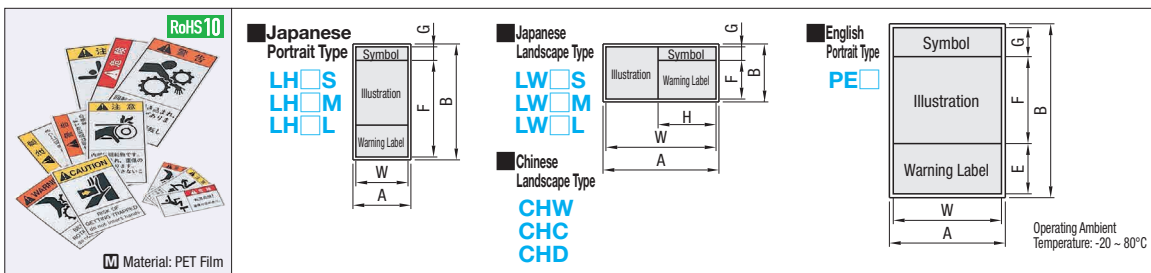

Caution & Warning Stickers

Japanese / English / Chinese

Japanese Portrait Type

警告 LHWS LHWM LHWL

注意 LHCS LHCM LHCL

注意 LHDS LHDM

注意 LWWS LWWM LWWL

注意 LWCS LWCM LWCL

警告 CHW

注意 CHC

警告 CHD

12 types of stickers are shown in each section, with Japanese text and symbols. Nominal numbers 01-12 are provided for each sticker.

Landscape Type

警告 LWDS LWDM LWDL

01 02 03 04 05 06 07 08 09 10 11 12